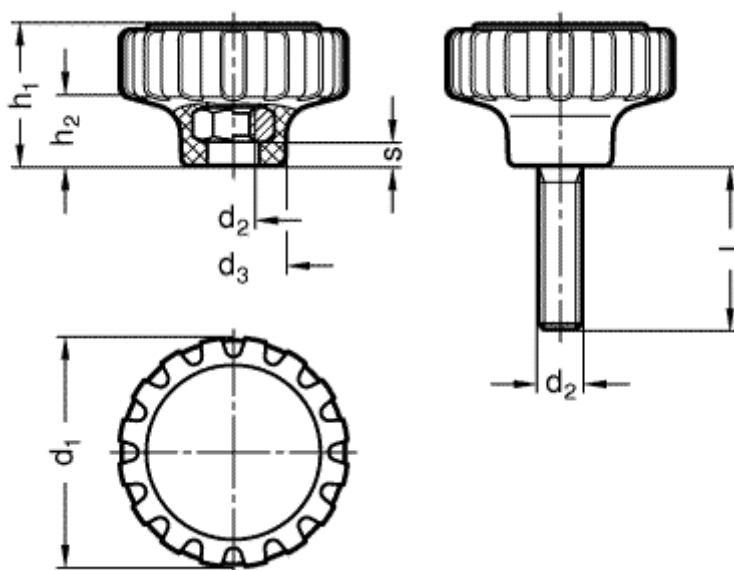

Article number: 201138011

Description: E+G Knurled knob
GN 7336-42-M8-40-ST

Measures

$d_1 = 42$
 $d_2 = M 8$
 $d_3 = 19$
 $h_1 = 25$
 $h_2 = 13$
 $l = 40$
 $s = 5$